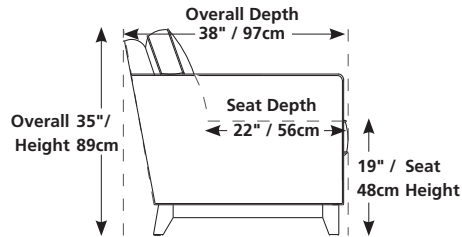

77414 / 70414 OCTAVE

Over 300 leathers and fabrics to choose from. Your choice...

Cosmopolitan

Cosmopolitan...
...*your style.*

Palliser® has the answer with a wide array of classic modern shapes that suit today's urban style to a T. With over 300 coverings to choose from, the look is custom, personal and truly unique.

79" / 201cm wide
01 sofa
inside arm to inside arm
= 68" / 173cm

56" / 142cm wide
03 loveseat
inside arm to inside arm
= 45" / 114cm

34" / 86cm wide
02 chair
inside arm to inside arm
= 23" / 58cm

35" x 34" x 20"
89cm x 86cm x 51cm
04 ottoman

34" / 86cm wide
33 swivel chair
inside arm to inside arm
= 23" / 58cm