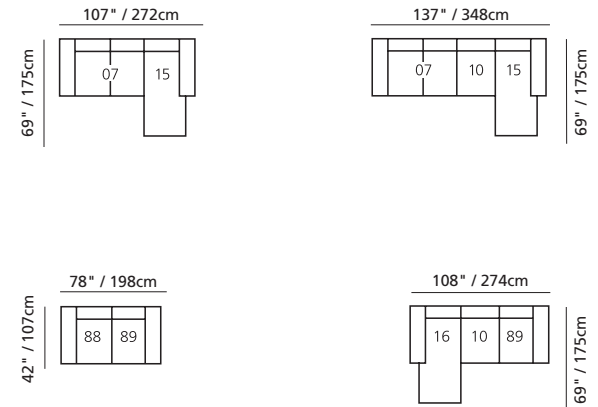

77278 / 70278 GENESSA

Over 300 leathers and fabrics to choose from. Your choice...

MOST POPULAR CONFIGURATIONS

Design • It • Yourself

Great Rooms®

Streamlined styling goes a long, long way, with clean lines that follow the front arms and wrap beautifully through the back. Subtle softness is built in with a large seating surface, fashionable pulled stitch detailing, and loose back cushions.

48" / 122cm wide
02 chair

77" / 196cm wide
91 apartment sofa

28" x 40" x 18"
71cm x 102cm x 46cm
04 ottoman

68" / 173cm wide
07 LHF loveseat
08 RHF loveseat

30" / 76cm wide
10 armless chair

39" x 69" x 34"
99cm x 175cm x 86cm
16 LHF chaise
15 RHF chaise

39" / 99cm wide
88 LHF chair
89 RHF chair

66" x 39" x 33"
168cm x 99cm x 84cm
6F LHF finished chaise
5F RHF finished chaise