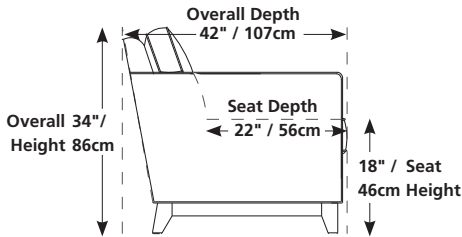

Design • It • Yourself

Great Rooms®

Streamlined styling goes a long, long way, with clean lines that follow the front arms and wrap beautifully through the back. Subtle softness is built in with a large seating surface, fashionable pulled stitch detailing, and loose back cushions.