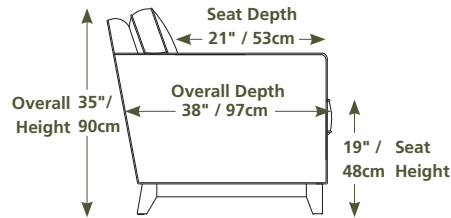

77293 / 70293 FELIX

Over 100 leathers, fabrics and colours to choose from. Your choice...

Cosmopolitan

78" / 198cm wide
01 sofa
inside arm to inside arm
= 66" / 168cm

56" / 142cm wide
03 loveseat
inside arm to inside arm
= 44" / 112cm

34" / 86cm wide
02 chair
inside arm to inside arm
= 22" / 56cm

31" x 26" x 18"
79cm x 66cm x 46cm
04 ottoman

55" x 22" x 18"
140cm x 56cm x 46cm
94 cocktail ottoman

Cosmopolitan... ...your style.

Palliser® has the answer with a wide array of classic modern shapes that suit today's urban style to a T. With over 100 coverings to choose from, the look is custom, personal and truly unique.