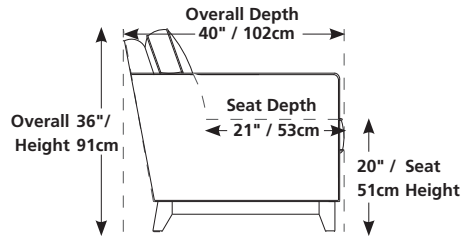

77323 / 70323 HARLEY

Over 300 leathers and fabrics to choose from. Your choice...

Easy Living

83" / 211cm wide
01 sofa
inside arm to inside arm
= 59" / 150cm

61" / 155cm wide
03 loveseat
inside arm to inside arm
= 36" / 91cm

43" / 109cm wide
02 chair
inside arm to inside arm
= 23" / 58cm

23" x 23" x 16"
58cm x 58cm x 41cm
04 ottoman

Easy Living...

Make an easy going lifestyle a dream come true. Roomy upholstery that encourages stress-free living. Brought to life with over 300 covers in both leather and fabrics to choose from.