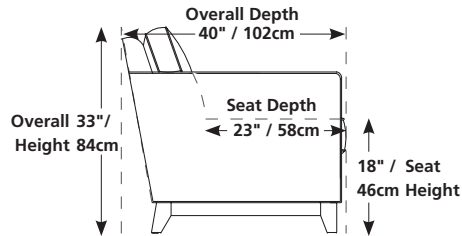

77361 / 70361 SEVILLE

Over 250 leathers and fabrics to choose from. Your choice...

Cosmopolitan

Cosmopolitan... ...your style.

Palliser® has the answer with a wide array of classic modern shapes that suit today's urban style to a T. With over 250 coverings to choose from, the look is custom, personal and truly unique.

84" / 213cm wide
01 sofa
inside arm to inside arm
= 60" / 152cm

54" / 137cm wide
02 chair
inside arm to inside arm
= 30" / 76cm

39" x 32" x 16"
99cm x 81cm x 41cm
04 ottoman

80" x 55" x 33"
203cm x 140cm x 84cm
09 corner curve

30" / 76cm wide
10 armless chair

39" x 39" x 33"
99cm x 99cm x 33cm
11 corner square

72" / 183cm wide
12 LHF sofa
13 RHF sofa

42" x 67" x 33"
107cm x 170cm x 84cm
seat depth = 50" / 127cm
15 RHF chaise
16 LHF chaise

60" / 152cm wide
17 armless sofa

42" / 107cm wide
88 LHF chair
89 RHF chair

NOTE:
Two pillows included with each sofa / loveseat SKU – in fabric ONLY. Default will be to body cover unless otherwise specified

One pillow included with each LHF / RHF sectional SKU